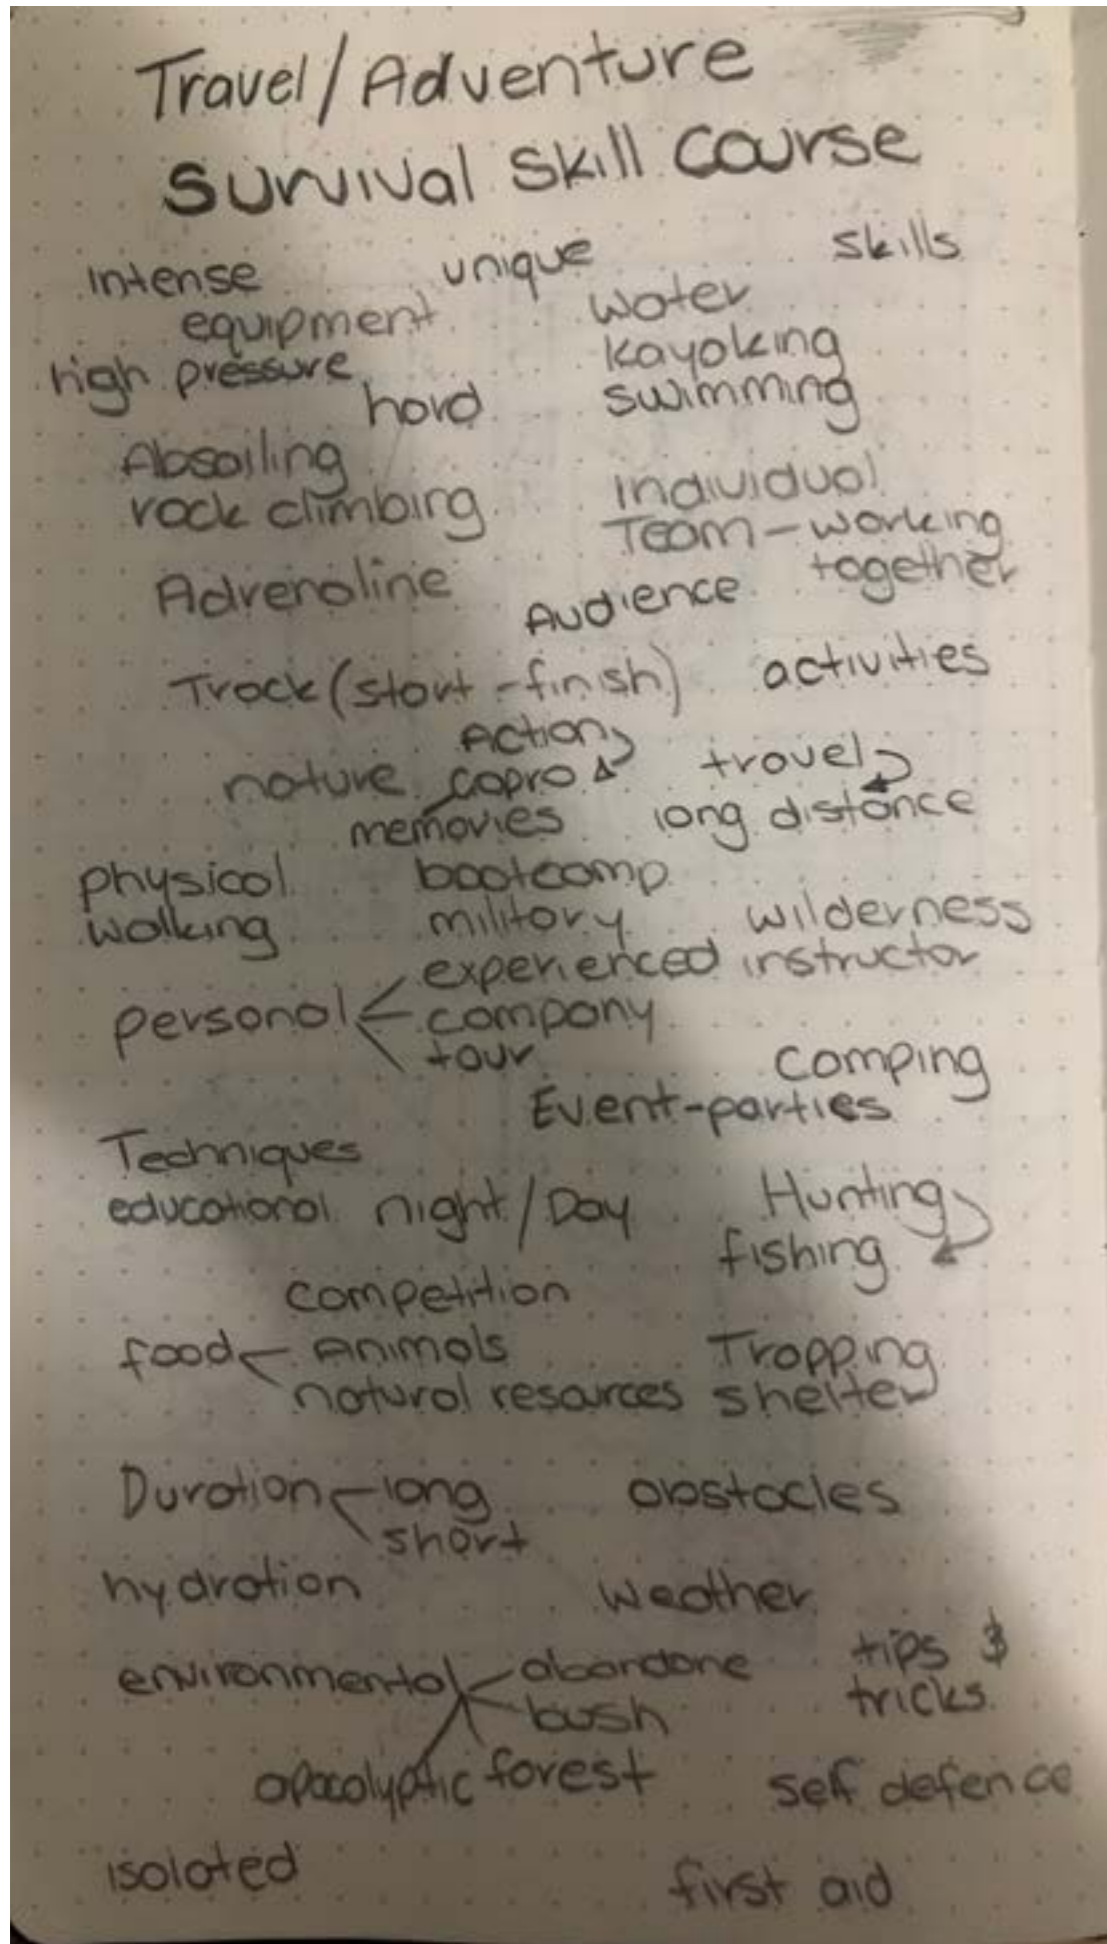

Brain storming and Mind map