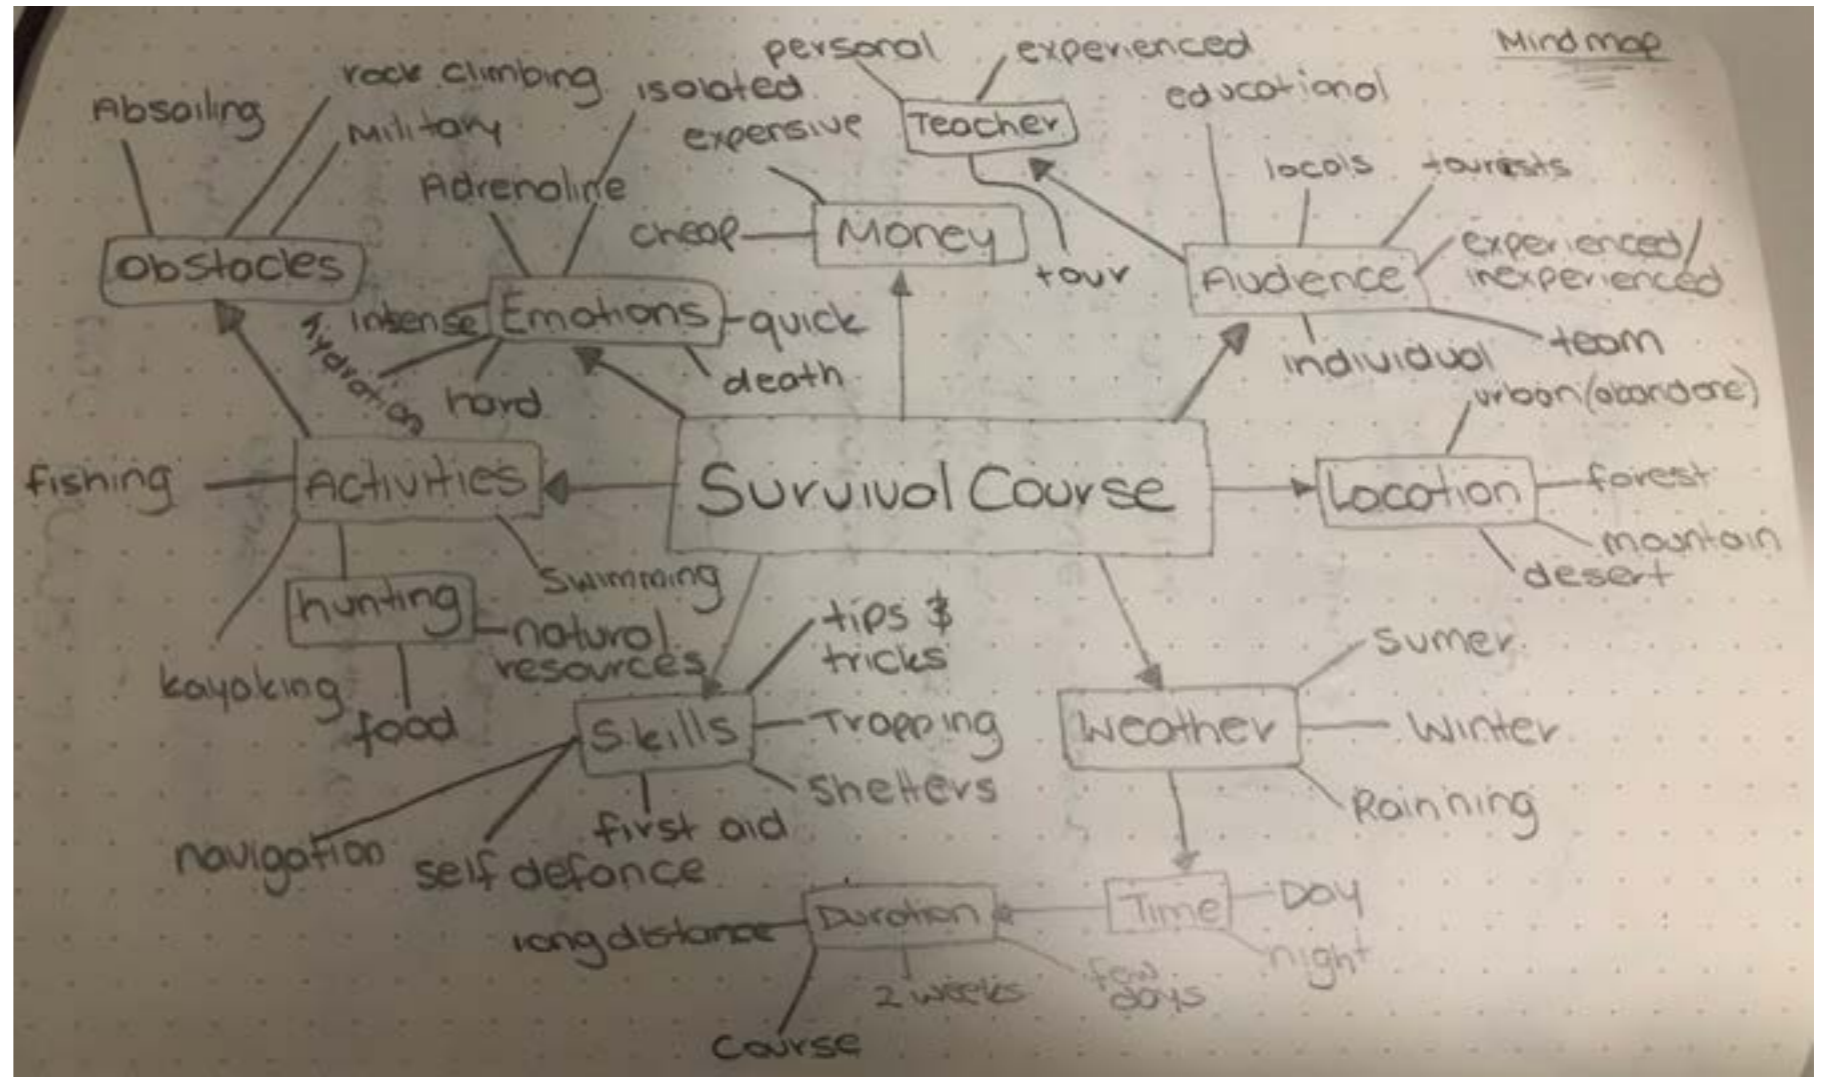

Brain storming and Mind map