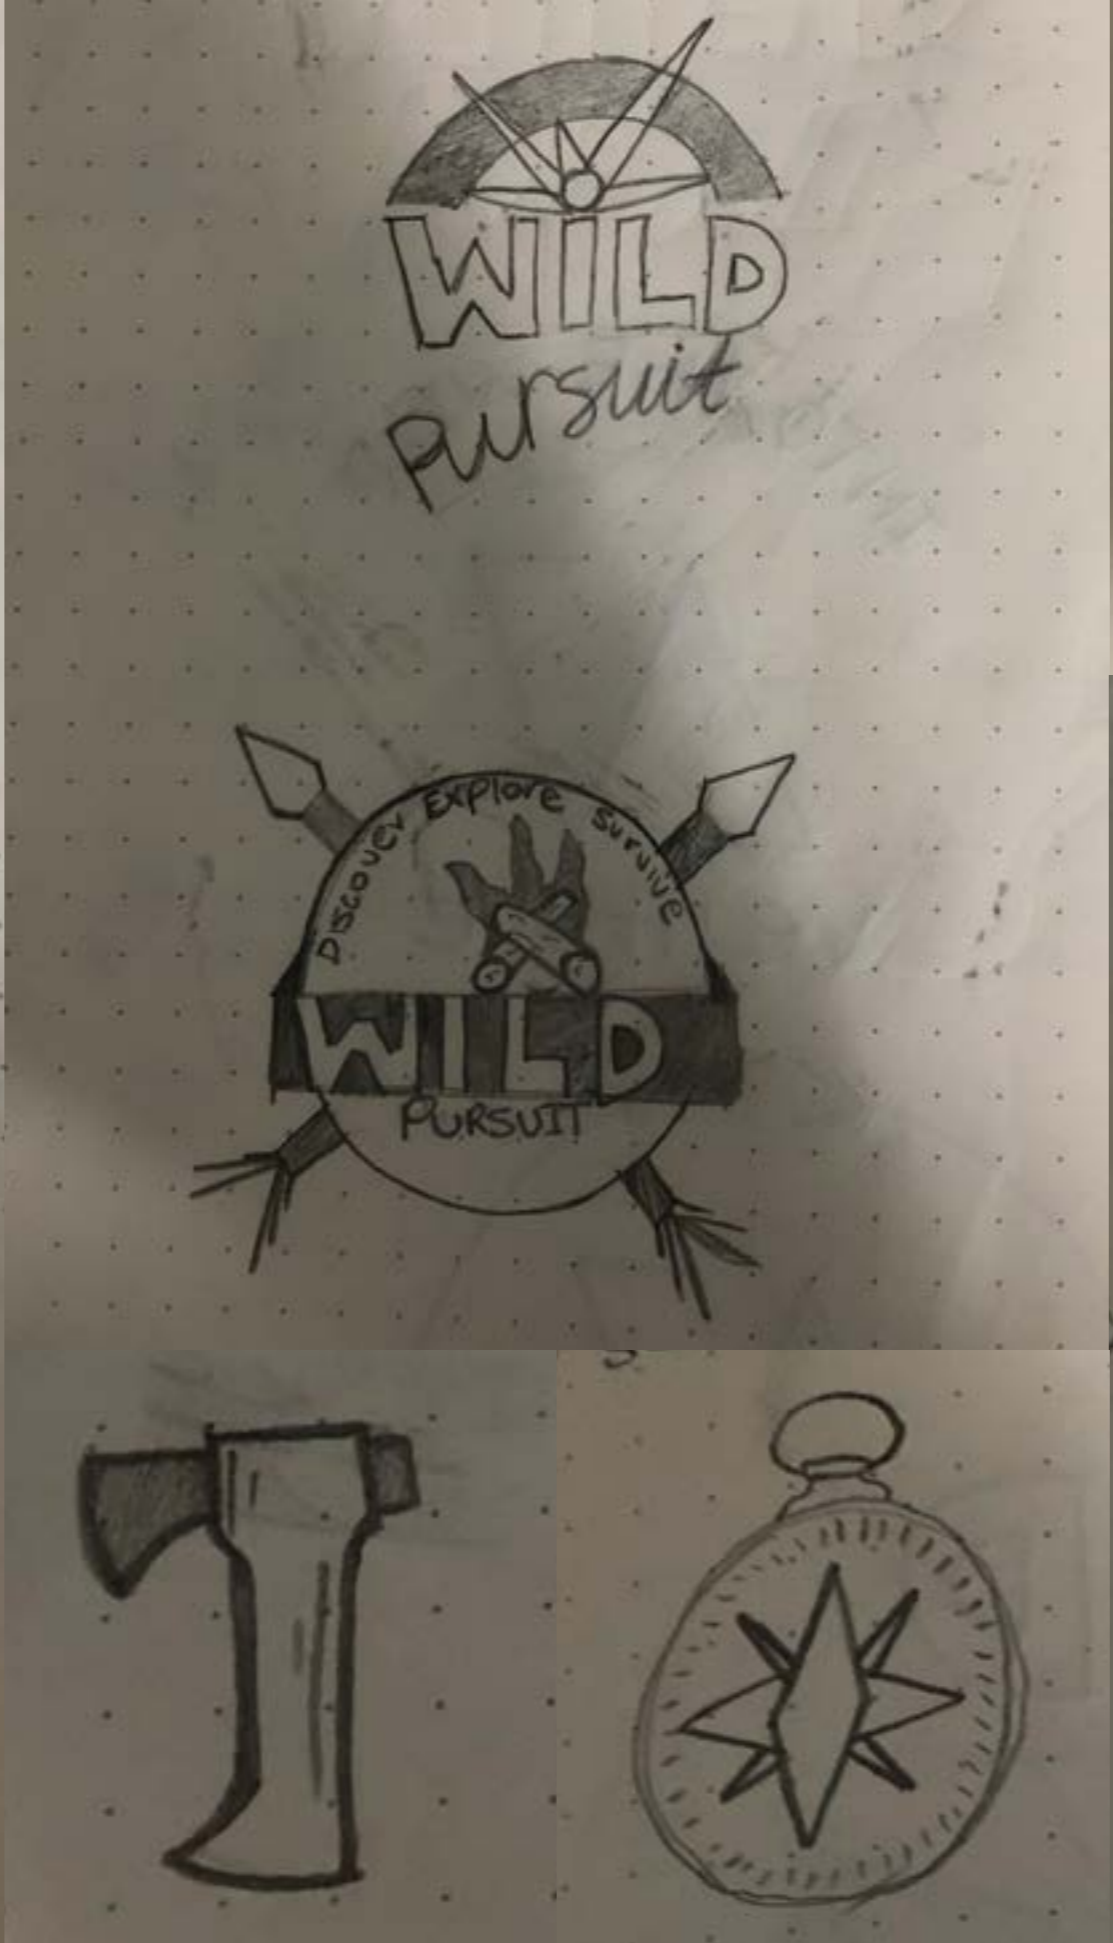

Development- identity/ brand