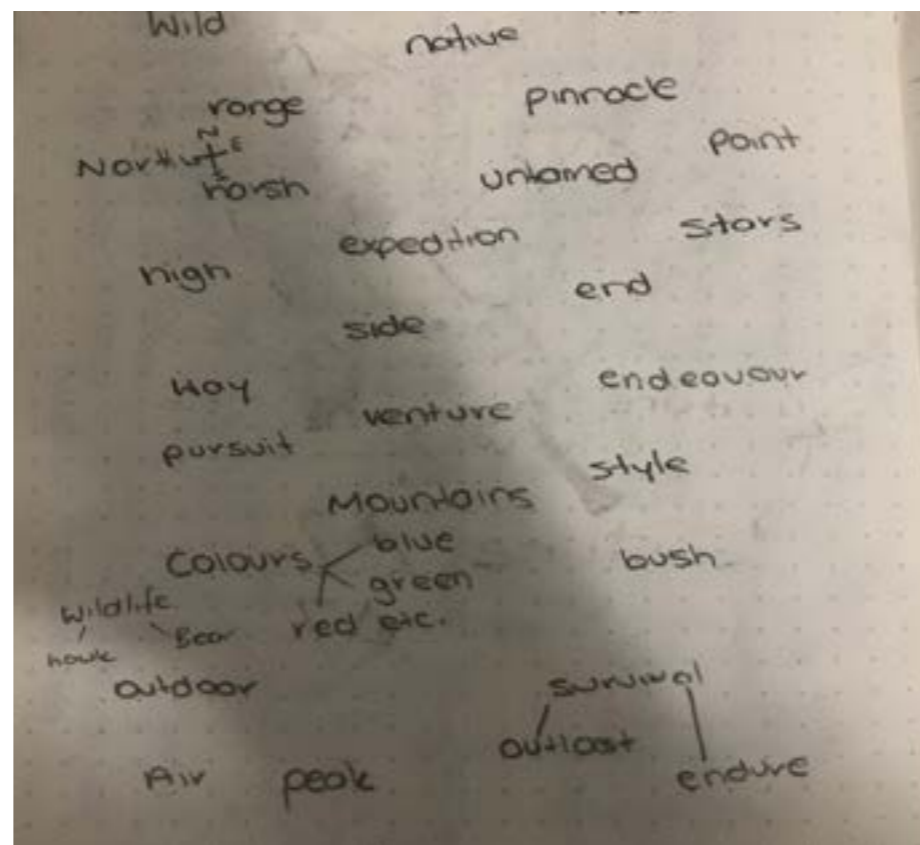

Brain storming and Mind map